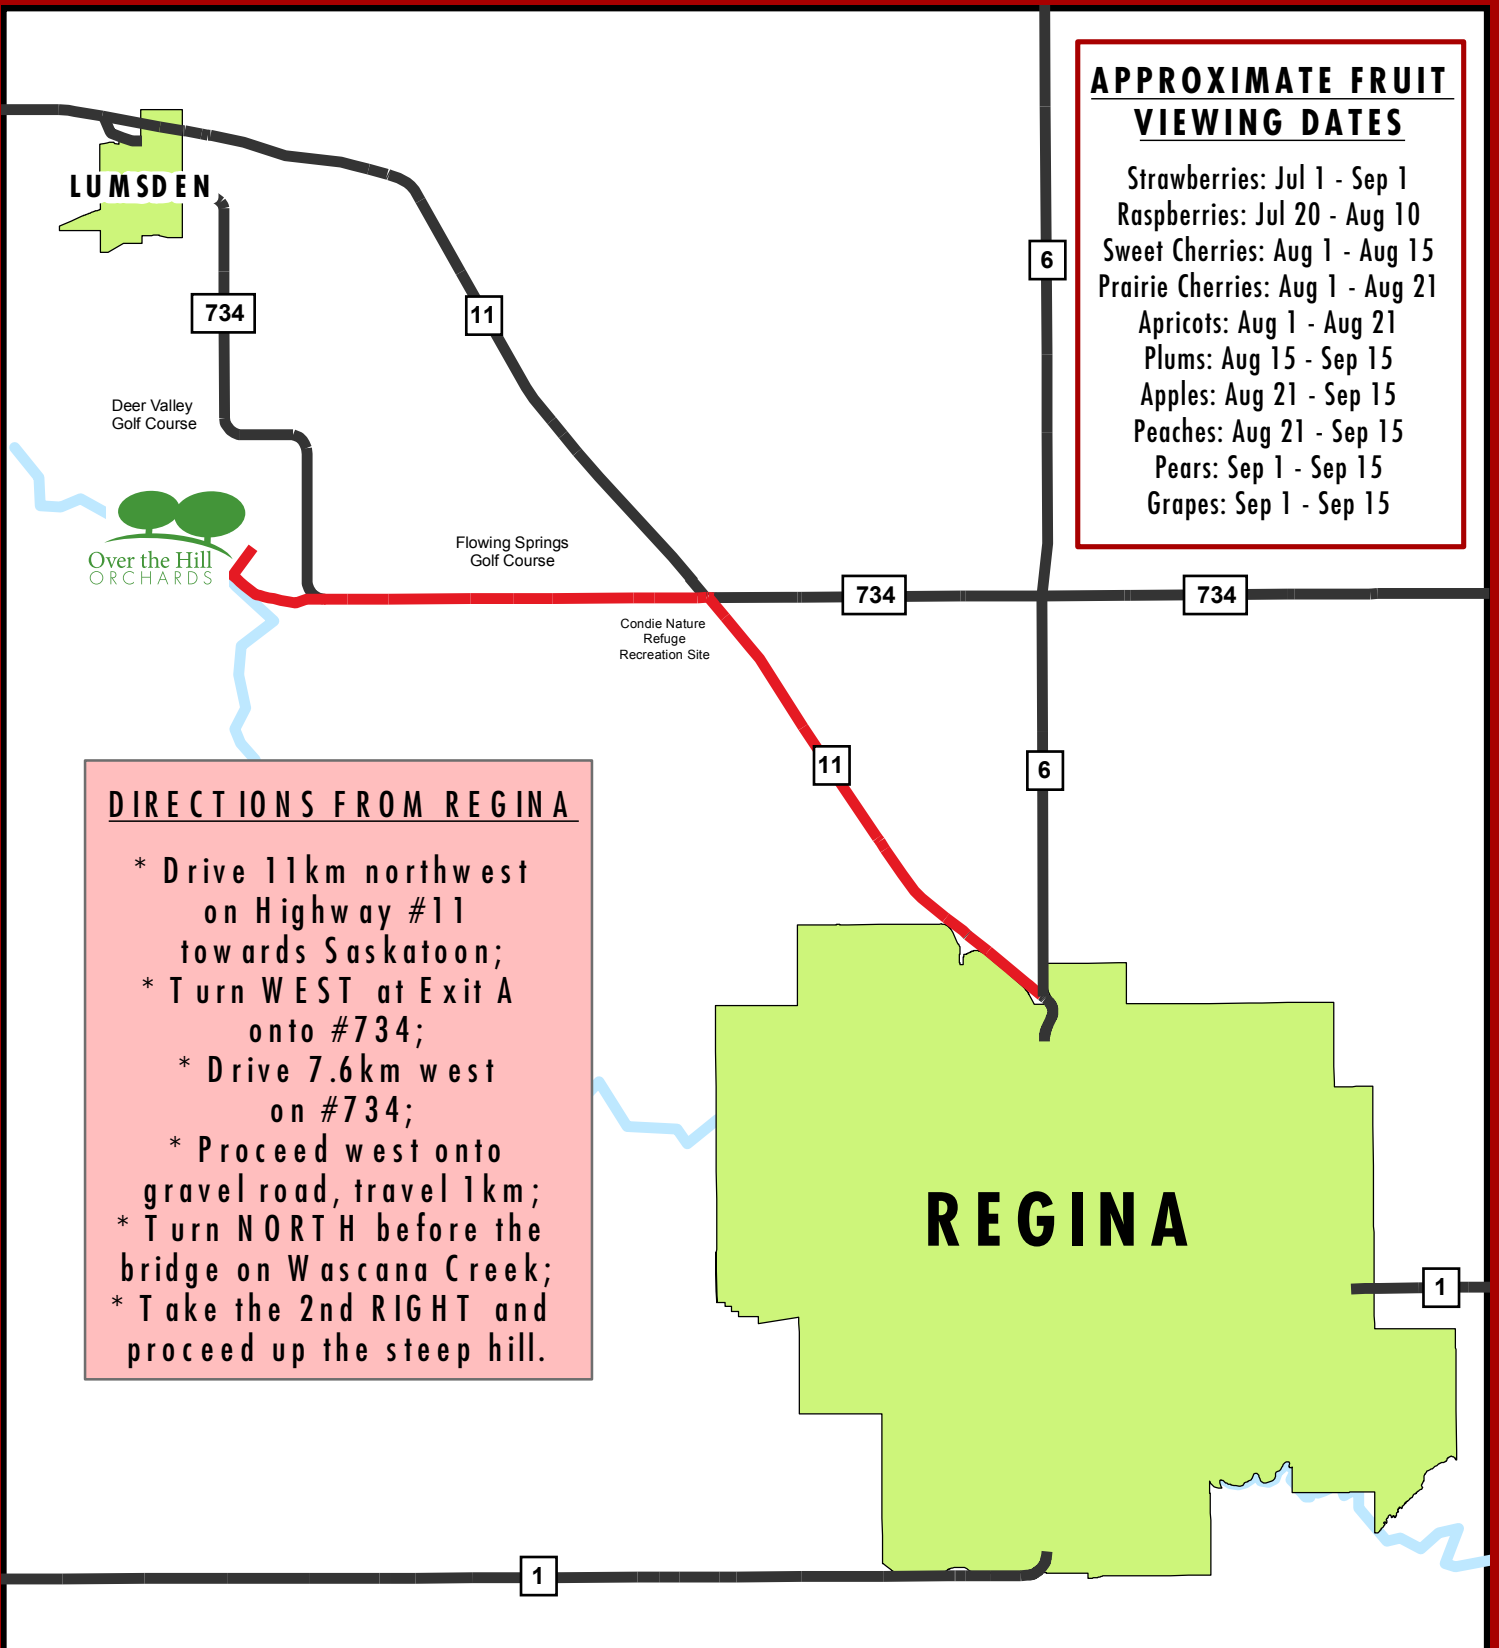

APPROXIMATE FRUIT VIEWING DATES

Strawberries: Jul 1 - Sep 1
Raspberries: Jul 20 - Aug 10
Sweet Cherries: Aug 1 - Aug 15
Prairie Cherries: Aug 1 - Aug 21
Apricots: Aug 1 - Aug 21
Plums: Aug 15 - Sep 15
Apples: Aug 21 - Sep 15
Peaches: Aug 21 - Sep 15
Pears: Sep 1 - Sep 15
Grapes: Sep 1 - Sep 15

DIRECTIONS FROM REGINA

- * Drive 11km northwest on Highway #11 towards Saskatoon;
- * Turn WEST at Exit A onto #734;
- * Drive 7.6km west on #734;
- * Proceed west onto gravel road, travel 1km;
- * Turn NORTH before the bridge on Wascana Creek;
- * Take the 2nd RIGHT and proceed up the steep hill.

OVER THE HILL ORCHARDS

Dean & Sylvia Kreutzer
306.530.9133
www.overthehillorchards.ca
<https://www.facebook.com/OvertheHillOrchards>
Twitter: @prairiecherry
Latitude: 50.5776 Longitude: -104.8437

HOURS OF OPERATION:
Saturday & Sunday: 10am - 5pm
Tours @1pm, \$10/person
The season runs from the
May long weekend to the
September long weekend.